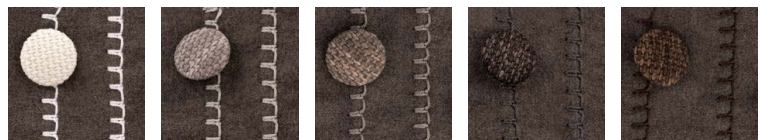

WHITE

SILVER

GREY

ANTHRACITE

BROWN